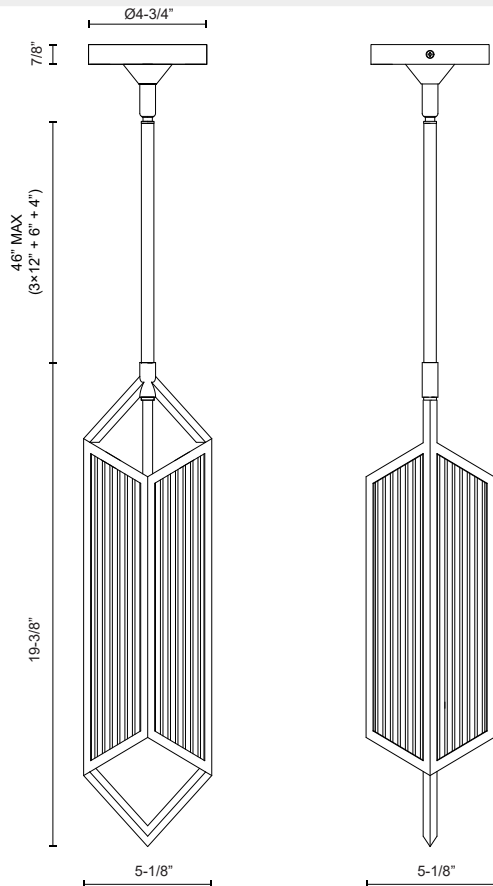

CAIRO PD332119

FIXTURE DIMENSIONS	L5-1/8" x W5-1/8" x H19-3/8"
LAMP TYPE	E26
MAX WATTAGE	60W
BULB QTY	1
BULBS INCLUDED	No
VOLTAGE	120V
GLASS DETAILS	Clear Ribbed Glass
MATERIAL	Steel
ROD LENGTH	46" Max (3x12" + 1x6" + 1x4")
WIRE LENGTH	144"
MINIMUM HANG HEIGHT	28"
SLOPED CEILING ADAPTABLE	Yes, Up to 15 Degrees
ILLUMINATION DIRECTION	Omni-directional
LOCATION	Dry
CANOPY DIMENSIONS	D4-3/4" x H7/8"
PAINT FINISH	UB01; VB01;

[D - Diameter, L - Length, W - Width, H - Height, E - Extension]

AVAILABLE FINISHES:

*For complete warranty terms, please visit: www.aloralighting.com/warranty

WWW.ALORALIGHTING.COM

© 2023 KUZCO LIGHTING. ALL RIGHTS RESERVED.